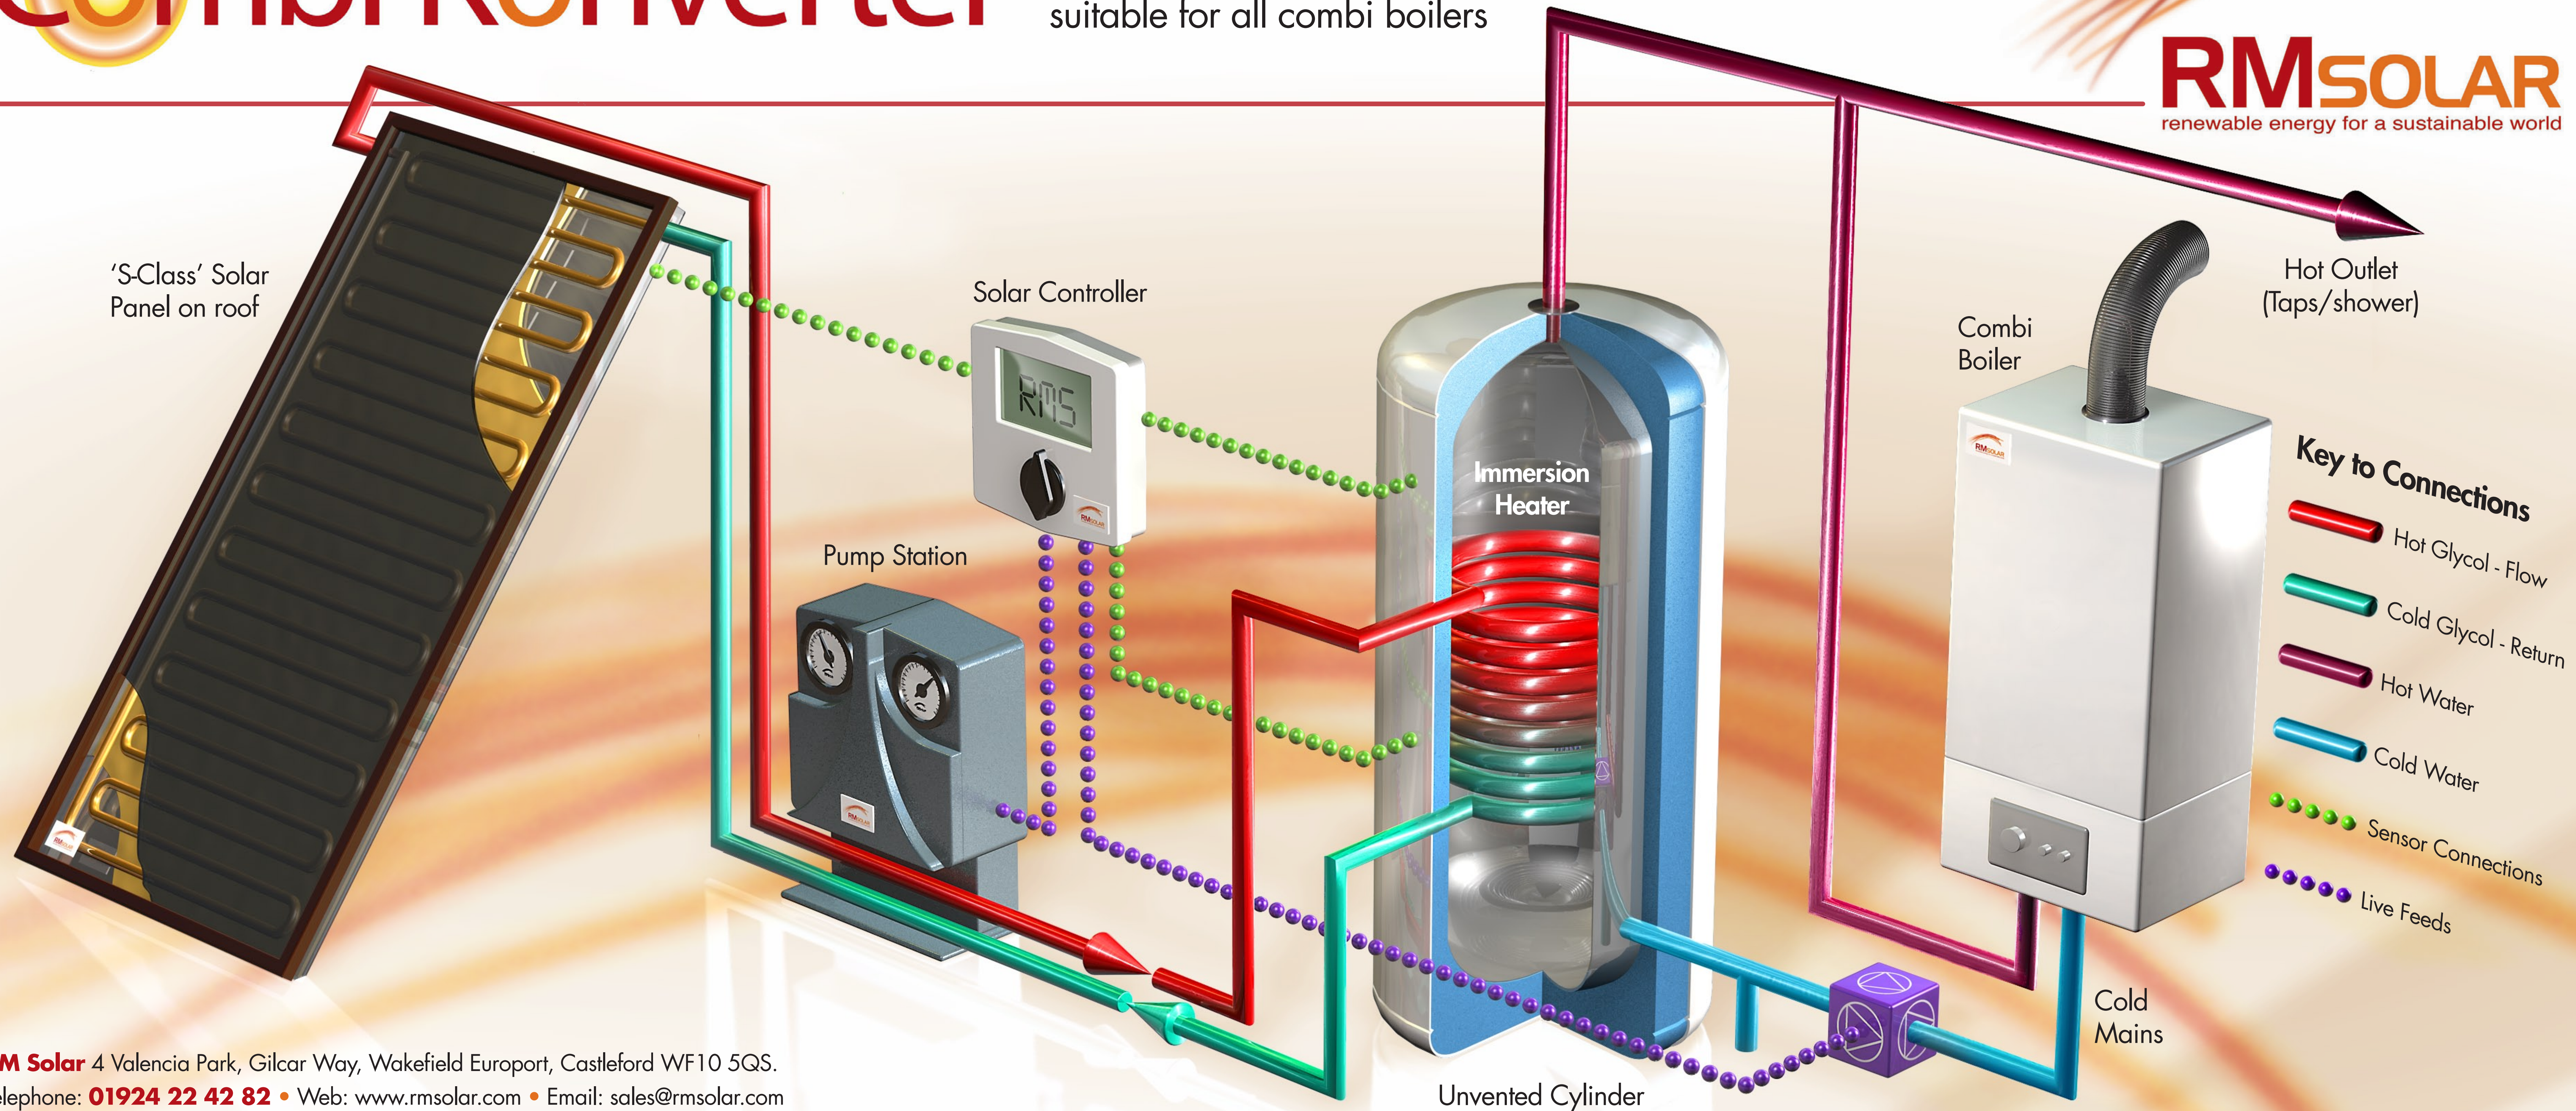

Combi Konverter

Unique Patented Solar System
suitable for all combi boilers

RM Solar 4 Valencia Park, Gilcar Way, Wakefield Europort, Castleford WF10 5QS.
Telephone: **01924 22 42 82** • Web: www.rmsolar.com • Email: sales@rmsolar.com